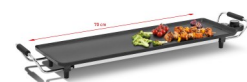

Artikelnummer  
142124

EAN Code  
5410585421247

- 1800 Watt
- 40 x 22 cm

Also available:

TY 1795  
Art.nr. 142123  
90 x 22 cm

TY 1897  
Art.nr. 142122  
90 x 22 cm

TY 1689  
Art.nr. 142122  
70 x 22 cm

FUN COOKING SERIES

## Technical details

- Removable thermostat with 5 positions
- Thickness aluminum baking plate 1,8 mm
- COOL TOUCH handles
- Measurements: 40 x 22 cm
- Power: 1800 Watt
- Color: black/silver